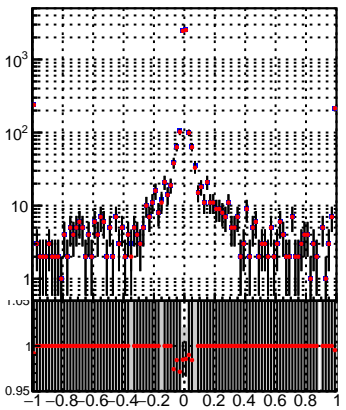

N of simulated tracks vs dxy(PV)

N of associated tracks (simToReco) vs dxy(PV)

N of sim trackingLST-rmIS-mask-8c1d76e

N of associated tracks (simToReco) vs dxy(PV)

N of simulated tracks vs dz(PV)

N of associated tracks (simToReco) vs dz(PV)

N of simulated tracks vs dz(PV)

N of associated tracks (simToReco) vs dz(PV)