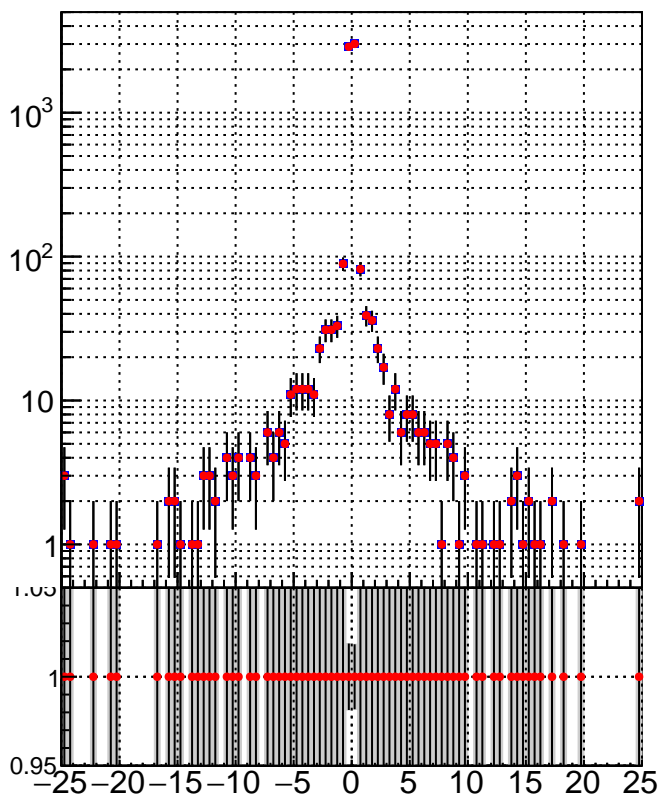

**N of simulated tracks vs dxy**

**N of associated tracks (simToReco) vs dxy**

**N of simulated track**

■ oob  
■ trackingLST-rmIS-mask-8c1d76e