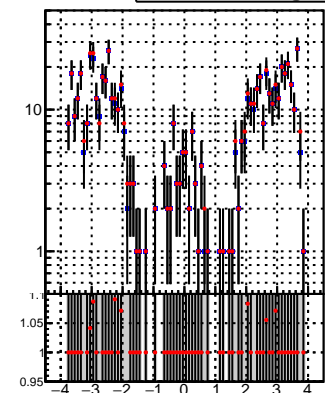

● **oob**
● **trackingLST-rmlS-mask-8c1d76e**