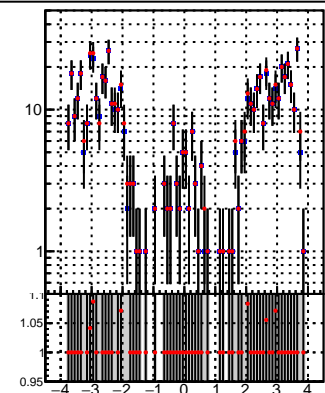

● **oob**
● **trackingLST-rmlS-mask-8c1d76e**