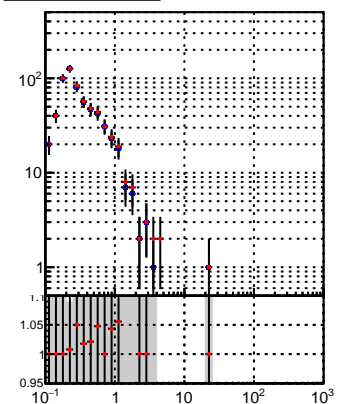

● **oob**
● **trackingLST-rmlS-mask-8c1d76e**

N of reco track vs pT