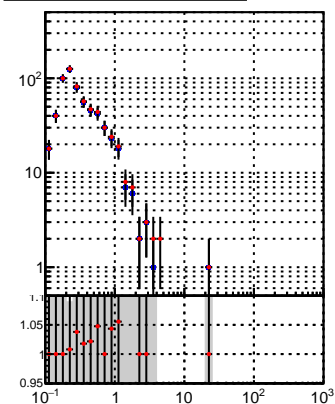

● **oob**
● **trackingLST-rmlS-mask-8c1d76e**

N of associated (recoToSim) tracks vs pT