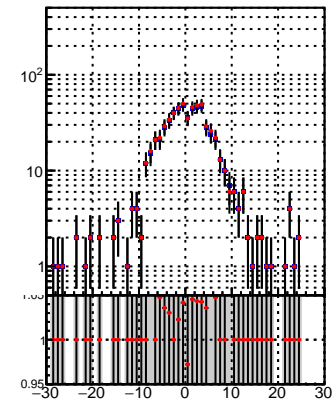

N of reco track vs dxy

N of associated (recoToSim) tracks vs dxy

N of associated (recoToSim) looper tracks vs dxy

N of reco track vs dz

N of associated (recoToSim) tracks vs dz

N of associated (recoToSim) looper tracks vs dz