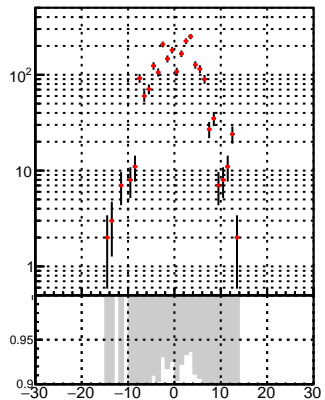

N of reco track vs dxy

N of associated (recoToSim) tracks vs dxy

N of associated (recoToSim) looper tracks vs dxy

N of reco track vs dz

N of associated (recoToSim) tracks vs dz

N of associated (recoToSim) looper tracks vs dz