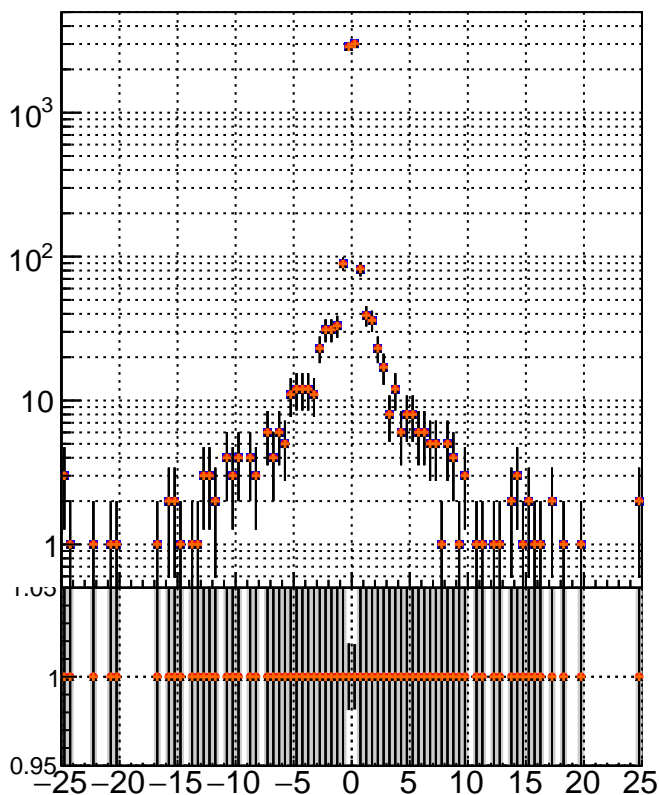

N of simulated tracks vs dxy

N of associated tracks (simToReco) vs dxy

N of simulated track

- trackingIters01-03fac7e
- oob
- ▲ trackingLST-Iters01-03fac7e
- ◆ trackingLST-Iters01-T5-2P-33e94a6