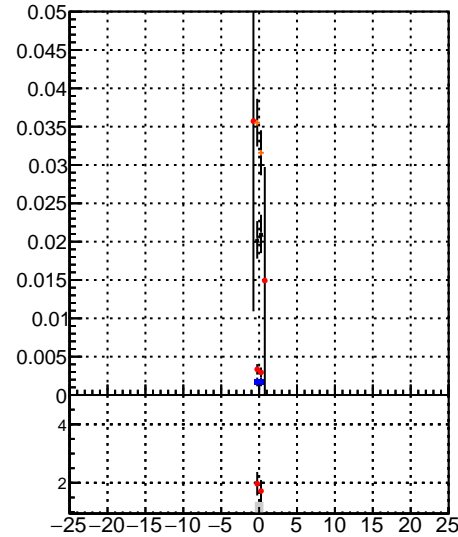

**Fake rate vs dxy****Duplicates Rate vs Dxy****Pileup rate vs dxy**
**Fake rate vs d**

trackinglters01-03fac7e	●	blue
806	—	black
tracking-LT-ltfs01-03fac7e	●	red
tracking-LT-ltfs01-15-2F-53e94a6	●	orange