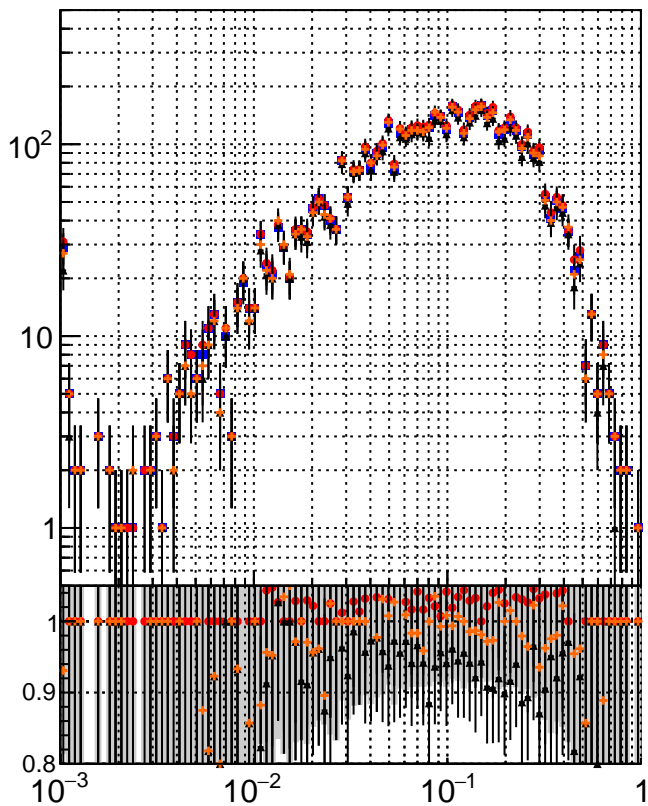

N of simulated tracks vs dR

N of associated tracks (simToReco) vs dR

N of simulated trac

- trackinglters01-03fac7e
- oob
- ▲ trackingLST-lters01-03fac7e
- ◆ trackingLST-lters01-T5-2P-33e94a6