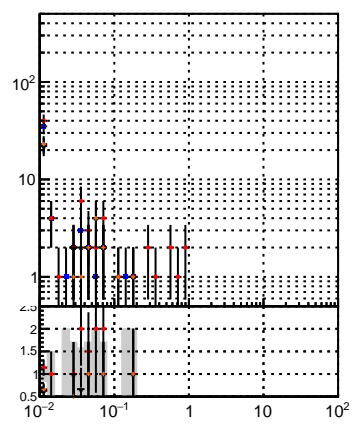

trackingIters01-03fac7e
oob
trackingLST-Iters01-03fac7e
trackingLST-Iters01-15-2P-33e94a6