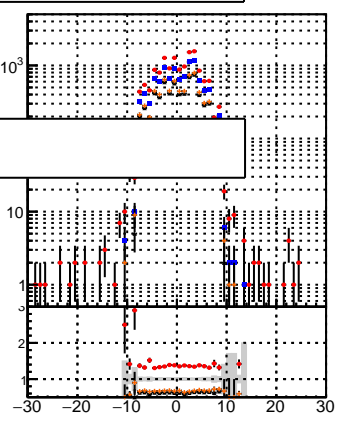

trackingIters01-03fac7e
oob
trackingLST-Iters01-03fac7e
trackingLST-Iters01-15-2P-33e94a6