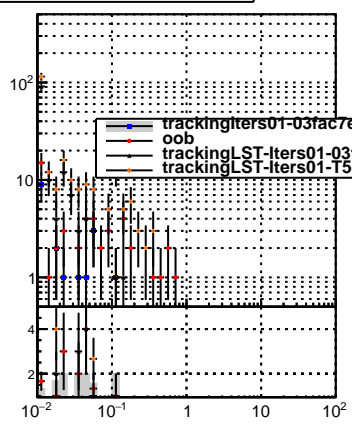

trackingIters01-03fac7e
oob
trackingLST-Iters01-03fac7e
trackingLST-Iters01-15-2P-33e94a6