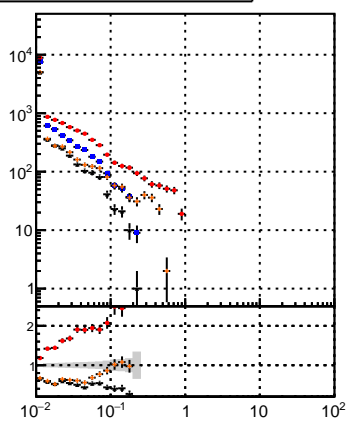

trackingIters01-03fac7e
oob
trackingLST-Iters01-03fac7e
trackingLST-Iters01-15-2P-33e94a6