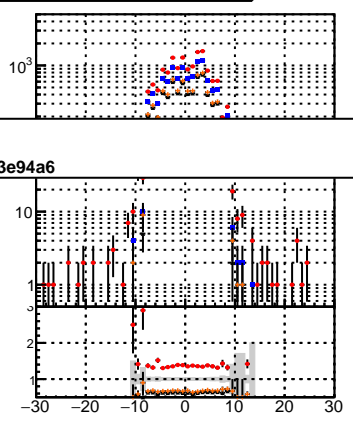

trackingIters01-03fac7e
oob
trackingLST-Iters01-03fac7e
trackingLST-Iters01-15-2P-33e94a6