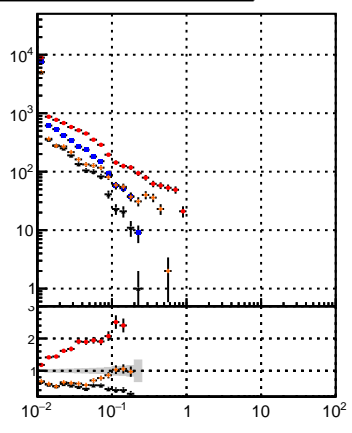

trackingIters01-03fac7e
oob
trackingLST-Iters01-03fac7e
trackingLST-Iters01-15-2P-33e94a6