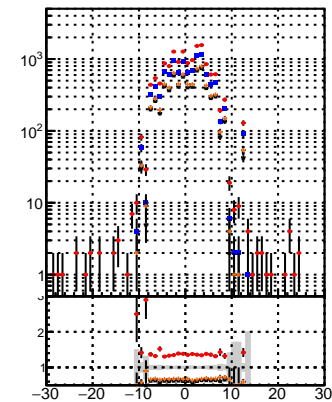

N of reco track vs dxy

N of associated (recoToSim) tracks vs dxy

N of associated (recoToSim) looper tracks vs dxy

N of reco track vs dz

N of associated (recoToSim) tracks vs dz

N of associated (recoToSim) looper tracks vs dz