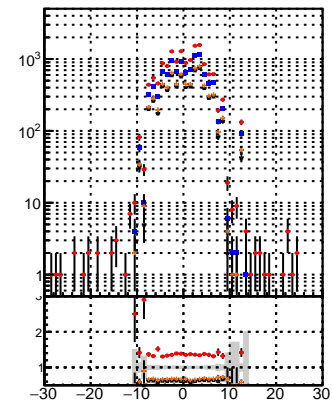

N of reco track vs dxy

N of associated (recoToSim) tracks vs dxy

N of associated (recoToSim) looper tracks vs dxy

N of reco track vs dz

N of associated (recoToSim) tracks vs dz

N of associated (recoToSim) looper tracks vs dz