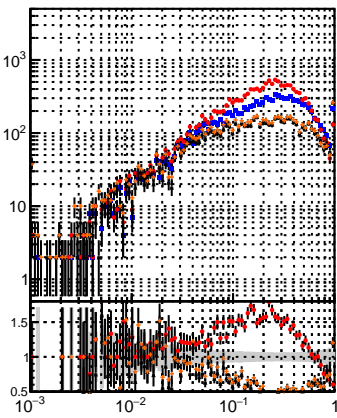

N of reconstructed tracks vs dR

N of associated tracks (recoToSim) vs dR

N of associated (recoToSim) loopier tracks vs dR

— trackinglters01-03fac7e
— oob
— trackingLST-lters01-03fac7e
— trackingLST-lters01-T5-2P-33e94a6

N of reconstructed tracks vs dR(track_jet)

N of associated tracks (recoToSim) vs dR(track_jet)

N of associated (recoToSim) loopier tracks vs dR(track_jet)