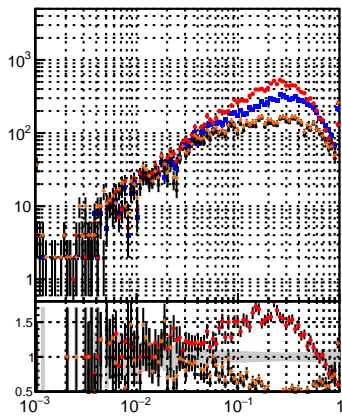

N of reconstructed tracks vs dR

N of associated tracks (recoToSim) vs dR

N of associated (recoToSim) loopier tracks vs dR

— trackinglters01-03fac7e
— oob
— trackingLST-lters01-03fac7e
— trackingLST-lters01-T5-2P-33e94a6

N of reconstructed tracks vs dR(track_jet)

N of associated tracks (recoToSim) vs dR(track_jet)

N of associated (recoToSim) loopier tracks vs dR(track_jet)