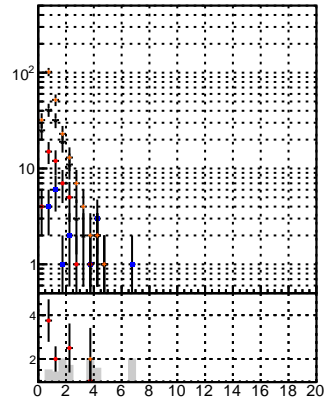

N of associated (recoToSim) tracks vs normalized χ^2