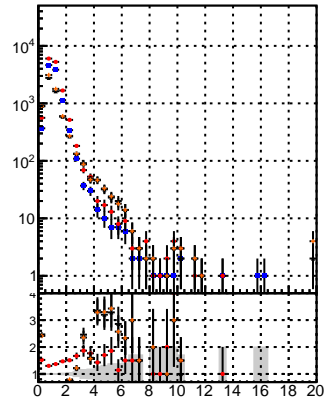

N of reco track vs χ^2

N of reco track vs normalized χ^2