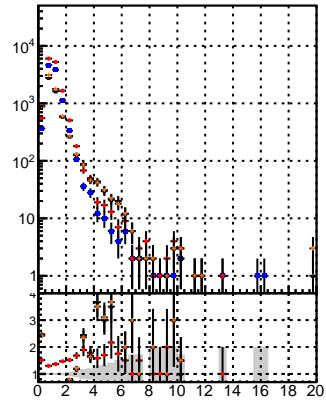

N of associated (recoToSim) tracks vs normalized χ^2