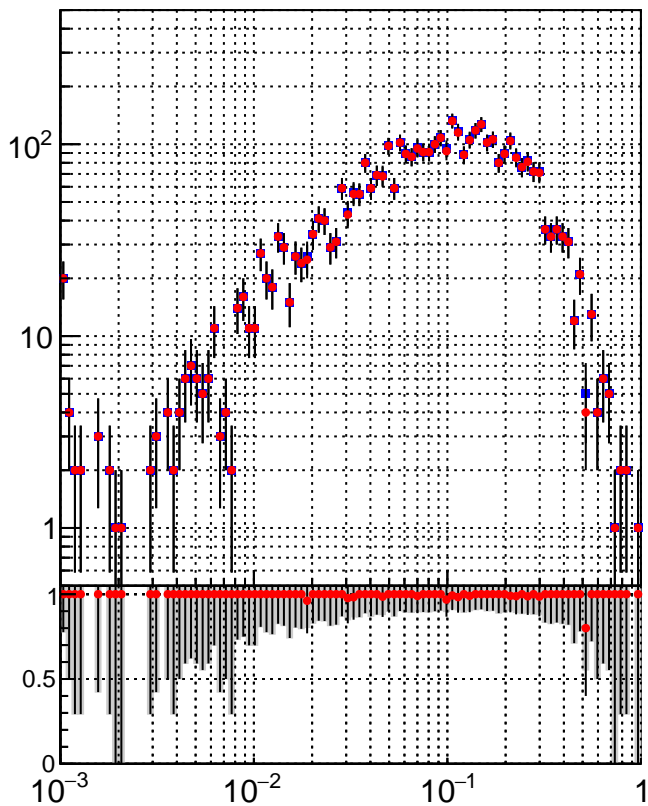

N of simulated tracks vs dR

N of associated tracks (simToReco) vs dR

N of simulated trac

- trackinglters01-03fac7e
- oob
- trackingLST-lters01-03fac7e
- trackingLST-lters01-T5-2P-33e94a6