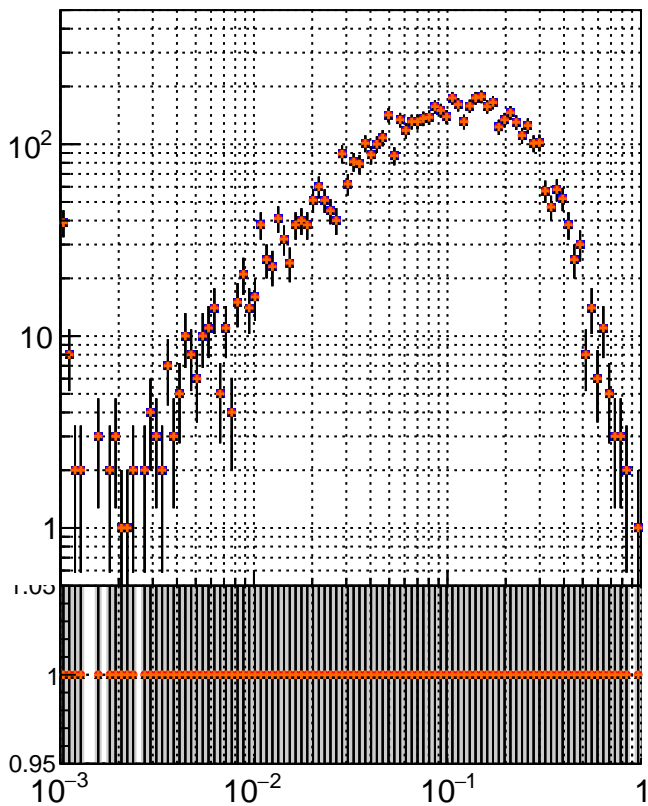

N of simulated tracks vs dR

N of associated tracks (simToReco) vs dR

N of simulated trac

- trackinglters01-03fac7e
- oob
- trackingLST-lters01-03fac7e
- trackingLST-lters01-T5-2P-33e94a6