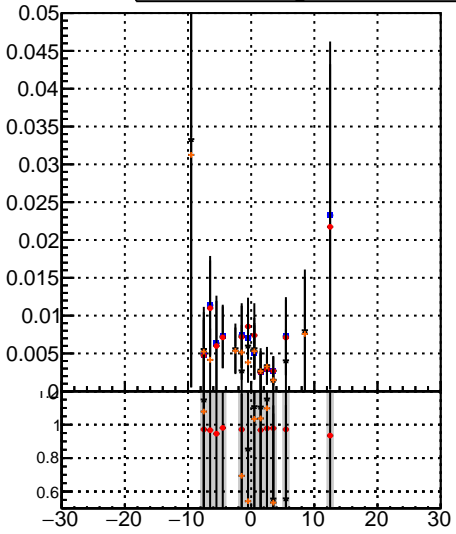

Fake rate vs vertpos

Duplicates Rate vs vertpos

Pileup rate vs vertpos

—●— trackingLters01-03fac7e
—●— OOB
—●— trackingLST-lters01-03fac7e
—●— trackingLST-lters01-T5-2P-33e94a6

Fake rate vs v

Fake rate vs. sim PV z

Duplicates Rate vs sim PV z

Pileup rate vs. sim PV z