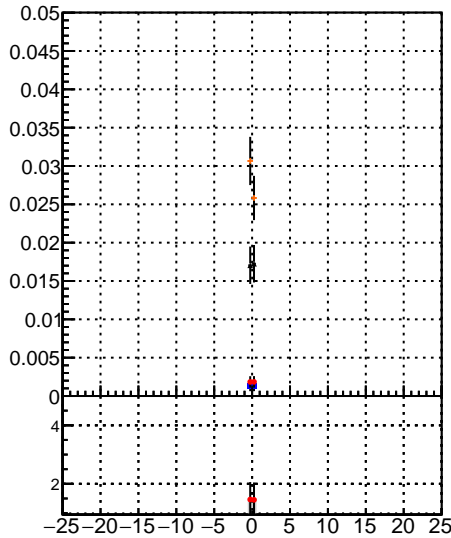

Fake rate vs dxy**Duplicates Rate vs Dxy****Pileup rate vs dxy**
Fake rate vs d

trackinglters01-03fac7e	●	blue
806	—	black
tracking-LT-ltcrs01-03fac7e	●	red
tracking-LT-ltcrs01-15-2F-53e94a6	●	orange