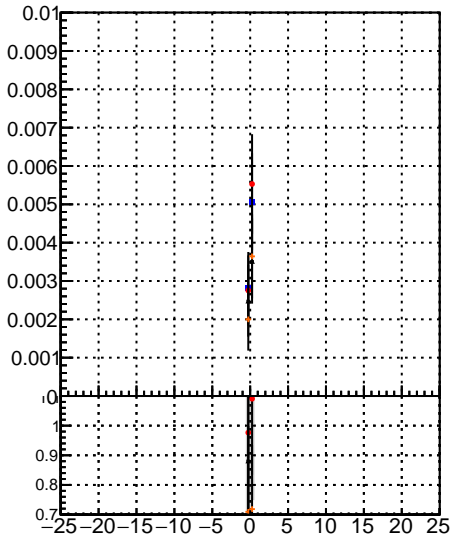

Fake rate vs dxy**Duplicates Rate vs Dxy****Pileup rate vs dxy**
Fake rate vs d

trackinglters01-03fac7e	●	blue
806	—	black
tracking-LT-ltcrs01-03fac7e	●	red
tracking-LT-ltcrs01-15-2F-53e94a6	●	orange