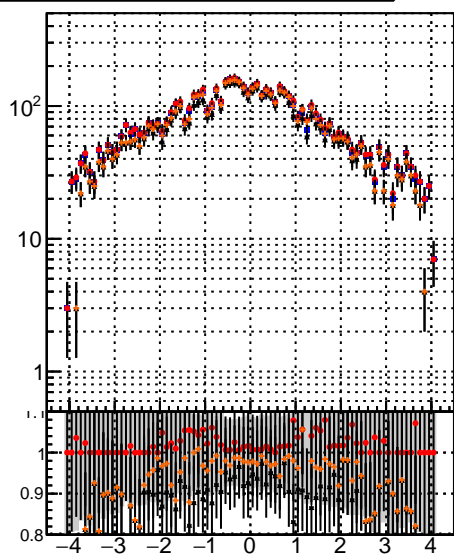

N of simulated tracks vs pT**N of associated tracks (simToReco) vs pT**

- trackingIters01-03fac7e
- oob
- trackingLST-Iters01-03fac7e
- trackingLST-Iters01-T5-2P-33e94a6

N of sim**N of simulated tracks vs phi****N of associated tracks (simToReco) vs phi**