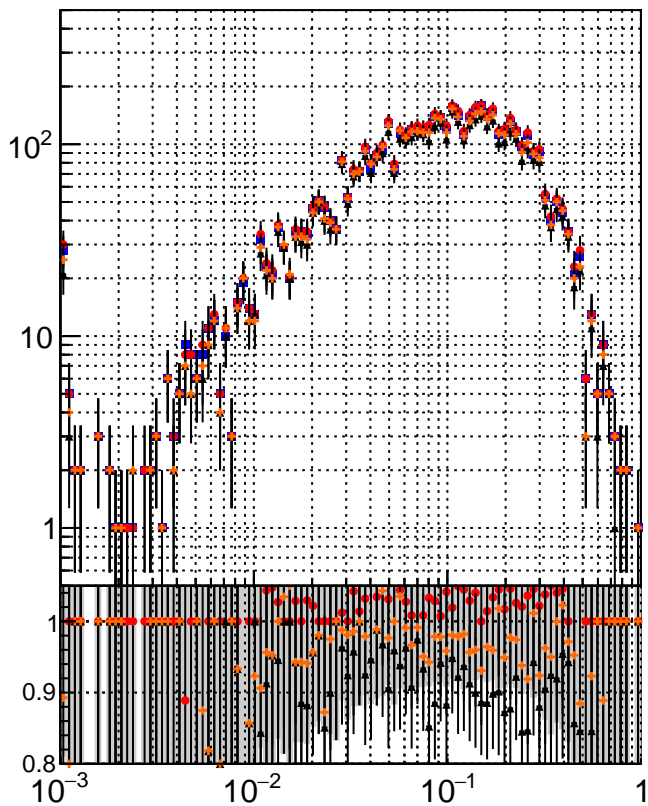

N of simulated tracks vs dR

N of associated tracks (simToReco) vs dR

N of simulated trac

- trackinglters01-03fac7e
- oob
- ▲ trackingLST-lters01-03fac7e
- ◆ trackingLST-lters01-T5-2P-33e94a6