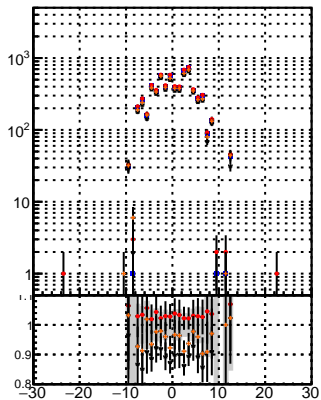

N of reco track vs dxy

N of associated (recoToSim) tracks vs dxy

N of associated (recoToSim) looper tracks vs dxy

N of reco track vs dz

N of associated (recoToSim) tracks vs dz

N of associated (recoToSim) looper tracks vs dz