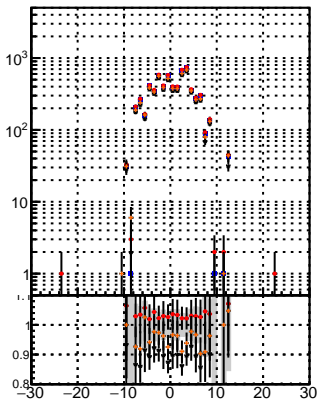

N of reco track vs dxy

N of associated (recoToSim) tracks vs dxy

N of associated (recoToSim) looper tracks vs dxy

N of reco track vs dz

N of associated (recoToSim) tracks vs dz

N of associated (recoToSim) looper tracks vs dz