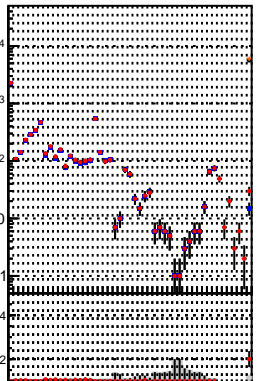

N of reco track vs. χ^2

● trackingHera01-03fac7e
● trackingLST-Hera01-03fac7e
● trackingLST-Hera01-15-2P-33e94a6