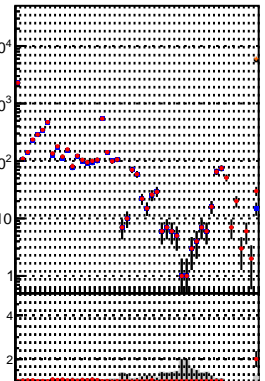

N of reco track vs. χ^2

● trackingHera01-03fac7e
● trackingLST-Hera01-03fac7e
● trackingLST-Hera01-15-2P-33e94a6