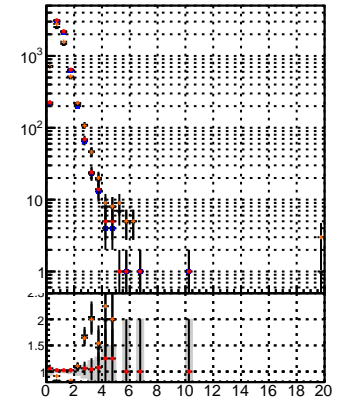

N of reco track vs. χ^2

● trackingHera01-03fac7e
● trackingLST-Hera01-03fac7e
● trackingLST-Hera01-15-2P-33e94a6

N of reco track vs normalized χ^2