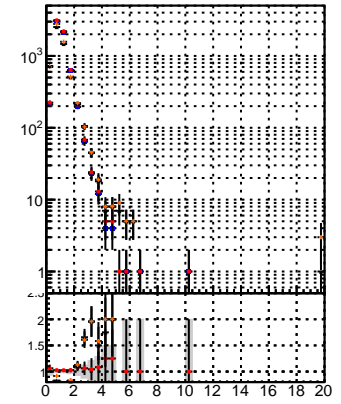

N of associated (recoToSim) tracks vs normalized χ^2

N of reco track vs. χ^2

● trackingHera01-03fac7e
● trackingLST-Hera01-03fac7e
● trackingLST-Hera01-15-2P-33e94a6