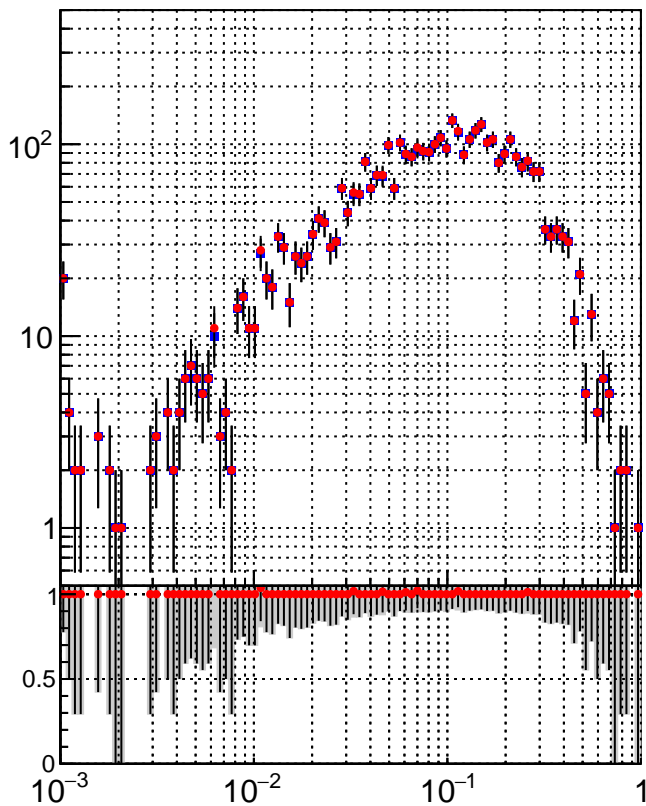

N of simulated tracks vs dR

N of associated tracks (simToReco) vs dR

N of simulated trac

- trackinglters01-03fac7e
- oob
- trackingLST-lters01-03fac7e
- trackingLST-lters01-T5-2P-33e94a6