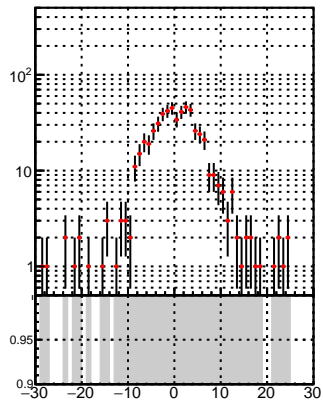

N of reco track vs dx

N of associated (recoToSim) tracks vs dx

N of associated (recoToSim) looper tracks vs dx

N of reco track vs dz

N of associated (recoToSim) tracks vs dz

N of associated (recoToSim) looper tracks vs dz