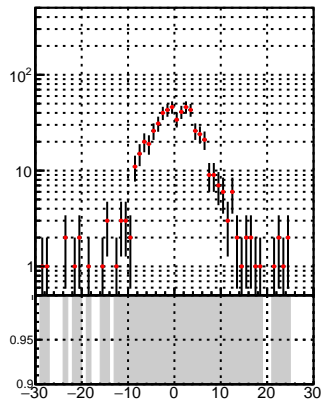

N of reco track vs dx

N of associated (recoToSim) tracks vs dx

N of associated (recoToSim) looper tracks vs dx

N of reco track vs dz

N of associated (recoToSim) tracks vs dz

N of associated (recoToSim) looper tracks vs dz