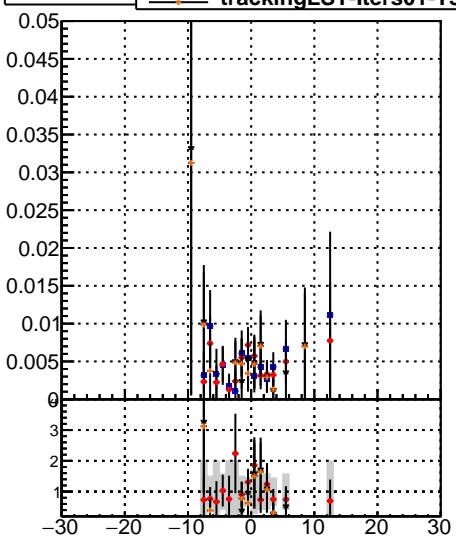

Fake rate vs vertpos

Duplicates Rate vs vertpos

Pileup rate vs vertpos

trackingITers01-03fac7e
 OOB
 trackingLST-ITers01-03fac7e
 trackingLST-ITers01-T5-2P-33e94a6

Fake rate vs v

Fake rate vs. sim PV z

Duplicates Rate vs sim PV z

Pileup rate vs. sim PV z