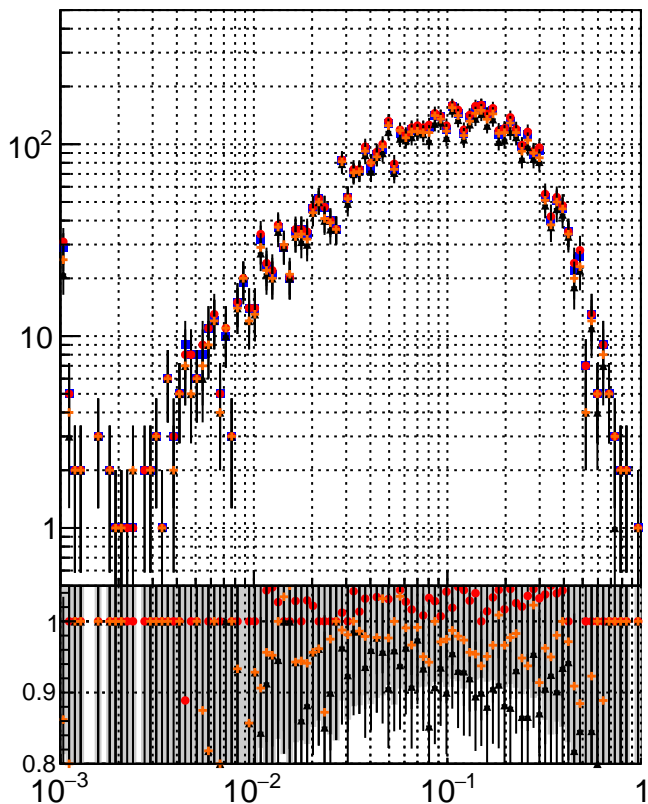

N of simulated tracks vs dR

N of associated tracks (simToReco) vs dR

N of simulated trac

- trackinglters01-03fac7e
- oob
- ▲ trackingLST-lters01-03fac7e
- ◆ trackingLST-lters01-T5-2P-33e94a6