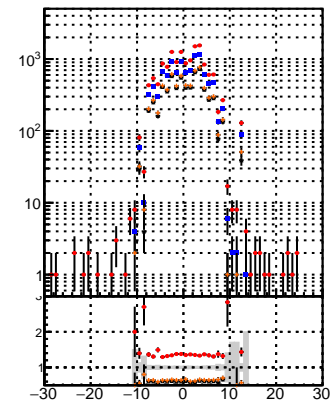

N of reco track vs dxy

N of associated (recoToSim) tracks vs dxy

N of associated (recoToSim) looper tracks vs dxy

N of reco track vs dz

N of associated (recoToSim) tracks vs dz

N of associated (recoToSim) looper tracks vs dz