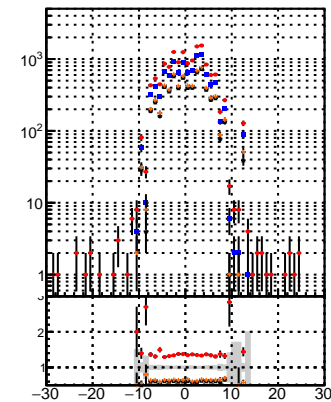

N of reco track vs dxy

N of associated (recoToSim) tracks vs dxy

N of associated (recoToSim) looper tracks vs dxy

N of reco track vs dz

N of associated (recoToSim) tracks vs dz

N of associated (recoToSim) looper tracks vs dz