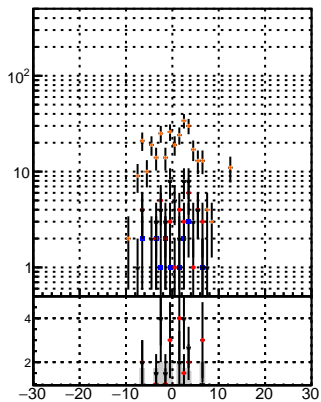

N of reco track vs dxy

N of associated (recoToSim) tracks vs dxy

N of associated (recoToSim) loop tracks vs dxy

N of reco track vs dz

N of associated (recoToSim) tracks vs dz

N of associated (recoToSim) loop tracks vs dz