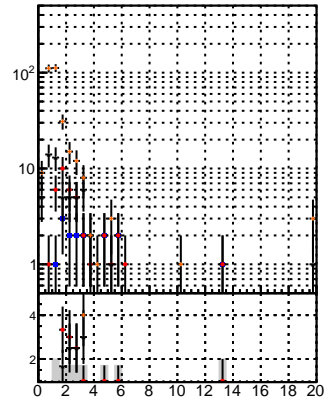

N of associated (recoToSim) tracks vs normalized χ^2