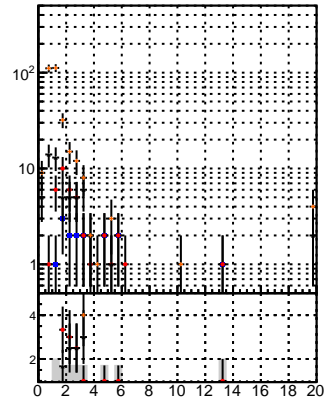

N of reco track vs. χ^2

N of reco track vs normalized χ^2