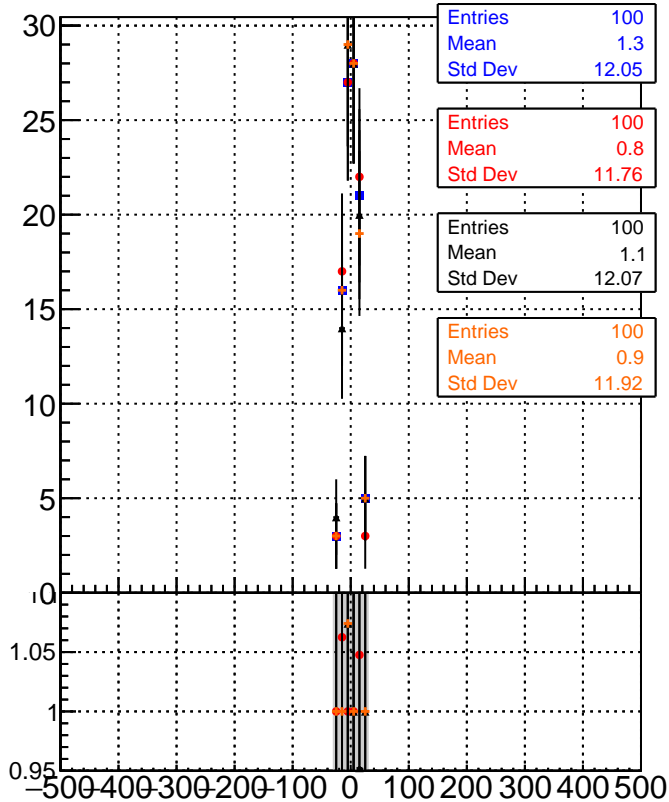

X distance from BeamSpot (tagged Vtx)

X distance from BeamSpot (other Vtx)

■ trackinglters01-03fac7e
● oob
▲ trackingLST-lters01-03fac7e
◆ trackingLST-lters01-T5-2P-33e94a6

Y distance from BeamSpot (tagged Vtx)

Y distance from BeamSpot (other Vtx)