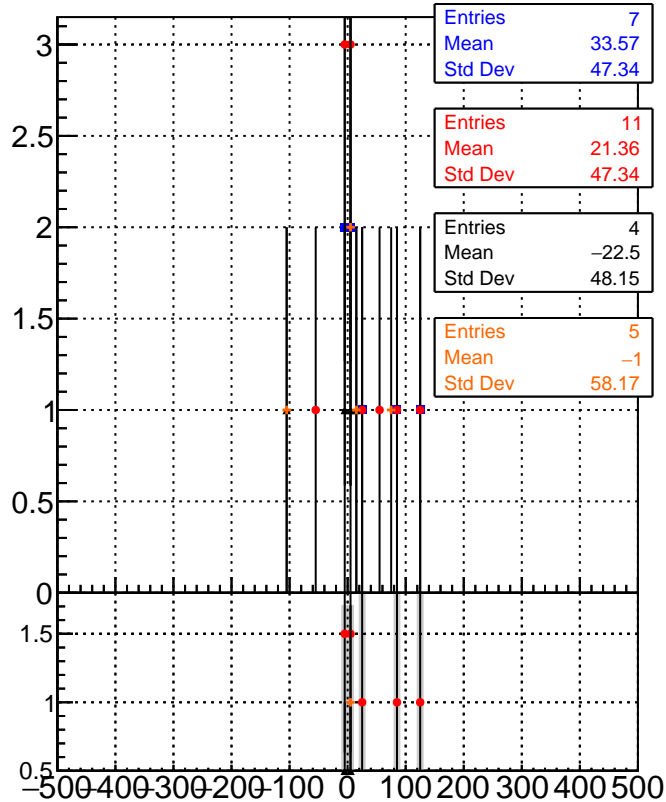

X distance from BeamSpot (tagged Vtx)

X distance from BeamSpot (other Vtx)

■ trackinglters01-03fac7e
● oob
▲ trackingLST-lters01-03fac7e
◆ trackingLST-lters01-T5-2P-33e94a6

Y distance from BeamSpot (tagged Vtx)

Y distance from BeamSpot (other Vtx)