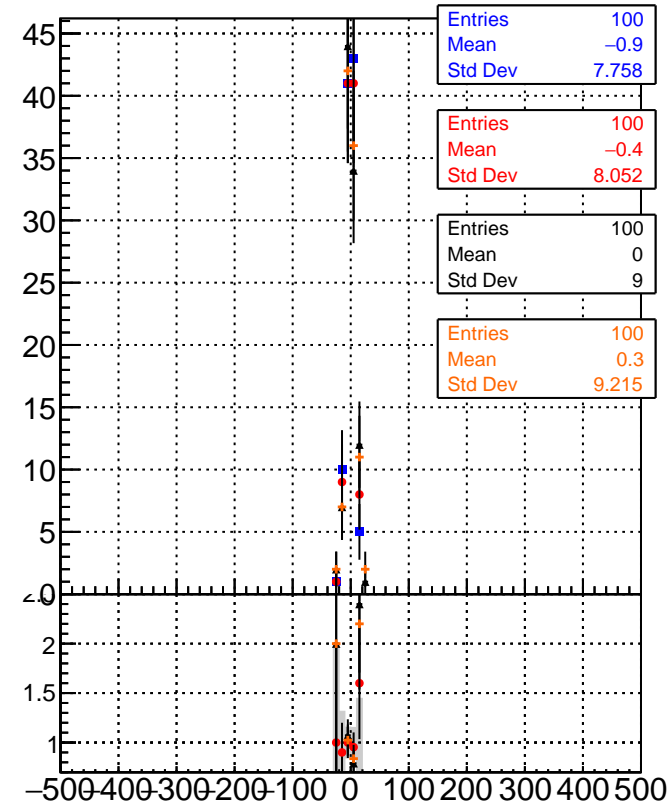

X distance from BeamSpot (tagged Vtx)

X distance from BeamSpot (other Vtx)

■ trackinglters01-03fac7e
● oob
▲ trackingLST-lters01-03fac7e
◆ trackingLST-lters01-T5-2P-33e94a6

Y distance from BeamSpot (tagged Vtx)

Y distance from BeamSpot (other Vtx)