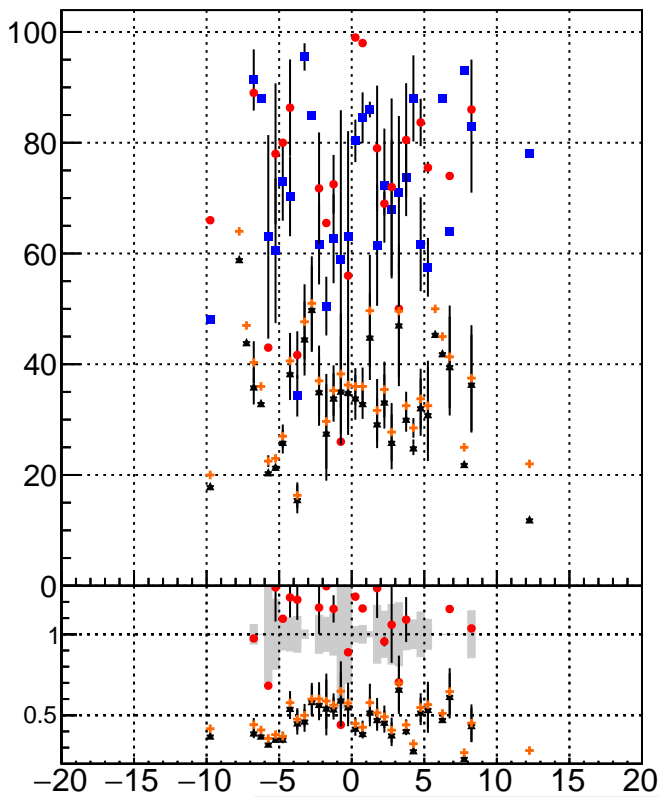

Reconstructed Tracks in Vertex (tagged Vtx) vs Z

Reconstructed Tracks in Vertex (other Vtx) vs Z

■ trackingIters01-03fac7e
● oob
▲ trackingLST-Iters01-03fac7e
+ trackingLST-Iters01-T5-2P-33e94a6

Reconstructed Vertices in Event