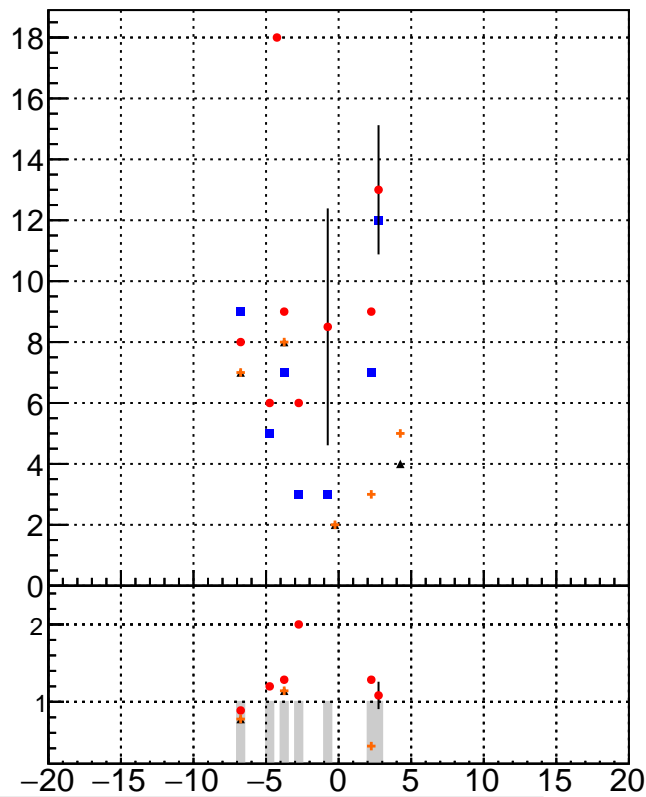

Reconstructed Tracks in Vertex (tagged Vtx) vs Z

Reconstructed Tracks in Vertex (other Vtx) vs Z

■ trackingIters01-03fac7e
● oob
▲ trackingLST-Iters01-03fac7e
+ trackingLST-Iters01-T5-2P-33e94a6

Reconstructed Vertices in Event