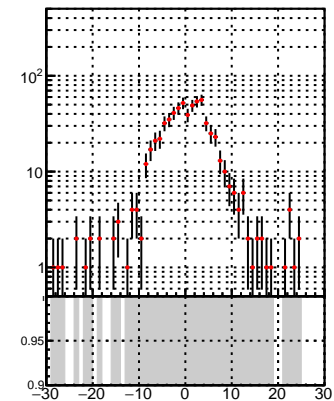

N of reco track vs dx

N of associated (recoToSim) tracks vs dx

N of associated (recoToSim) looper tracks vs dx

N of reco track vs dz

N of associated (recoToSim) tracks vs dz

N of associated (recoToSim) looper tracks vs dz