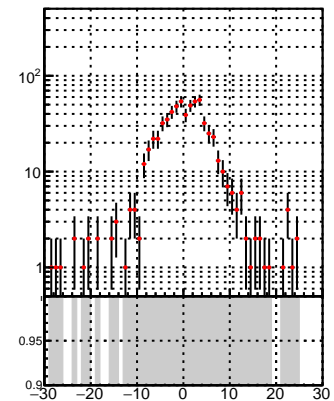

N of reco track vs dx

N of associated (recoToSim) tracks vs dx

N of associated (recoToSim) looper tracks vs dx

N of reco track vs dz

N of associated (recoToSim) tracks vs dz

N of associated (recoToSim) looper tracks vs dz