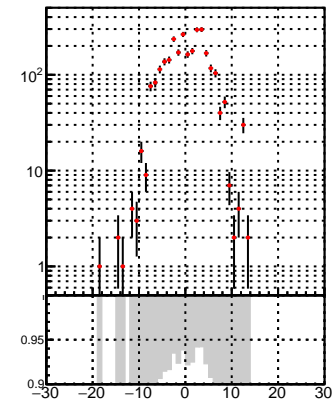

N of reco track vs dxy

N of associated (recoToSim) tracks vs dxy

N of associated (recoToSim) looper tracks vs dxy

N of reco track vs dz

N of associated (recoToSim) tracks vs dz

N of associated (recoToSim) looper tracks vs dz