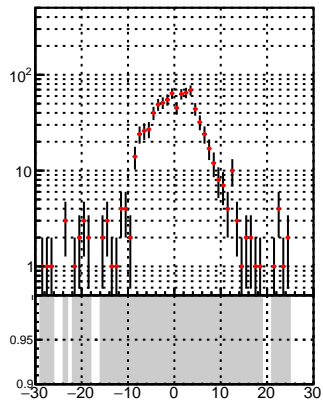

N of reco track vs dx

N of associated (recoToSim) tracks vs dx

N of associated (recoToSim) looper tracks vs dx

N of reco track vs dz

N of associated (recoToSim) tracks vs dz

N of associated (recoToSim) looper tracks vs dz