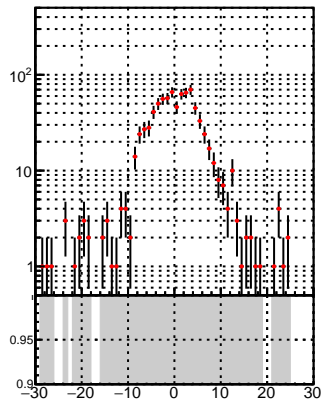

N of reco track vs dx

N of associated (recoToSim) tracks vs dx

N of associated (recoToSim) looper tracks vs dx

N of reco track vs dz

N of associated (recoToSim) tracks vs dz

N of associated (recoToSim) looper tracks vs dz