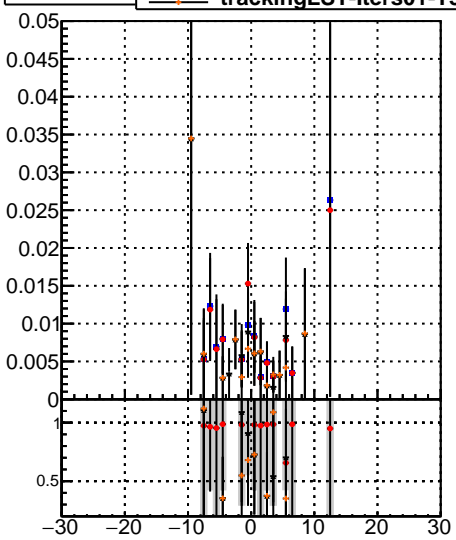

Fake rate vs vertpos**Duplicates Rate vs vertpos****Pileup rate vs vertpos**

◆ trackingLters01-03fac7e
● OOB
▲ trackingLST-lters01-03fac7e
■ trackingLST-lters01-T5-2P-33e94a6

Fake rate vs v**Fake rate vs. sim PV z****Duplicates Rate vs sim PV z****Pileup rate vs. sim PV z**