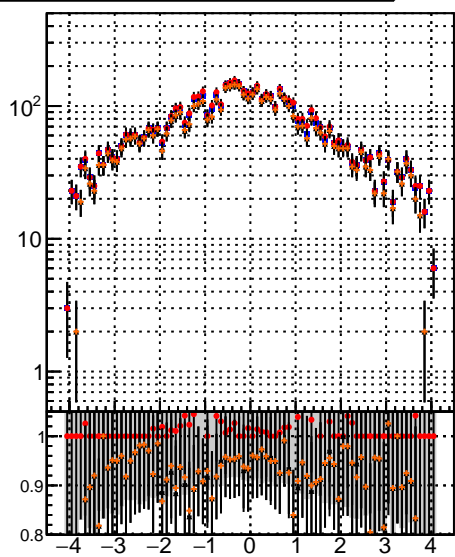

N of simulated tracks vs pT**N of associated tracks (simToReco) vs pT**

- trackingIters01-03fac7e
- oob
- trackingLST-Iters01-03fac7e
- trackingLST-Iters01-T5-2P-33e94a6

N of sim**N of simulated tracks vs phi****N of associated tracks (simToReco) vs phi**