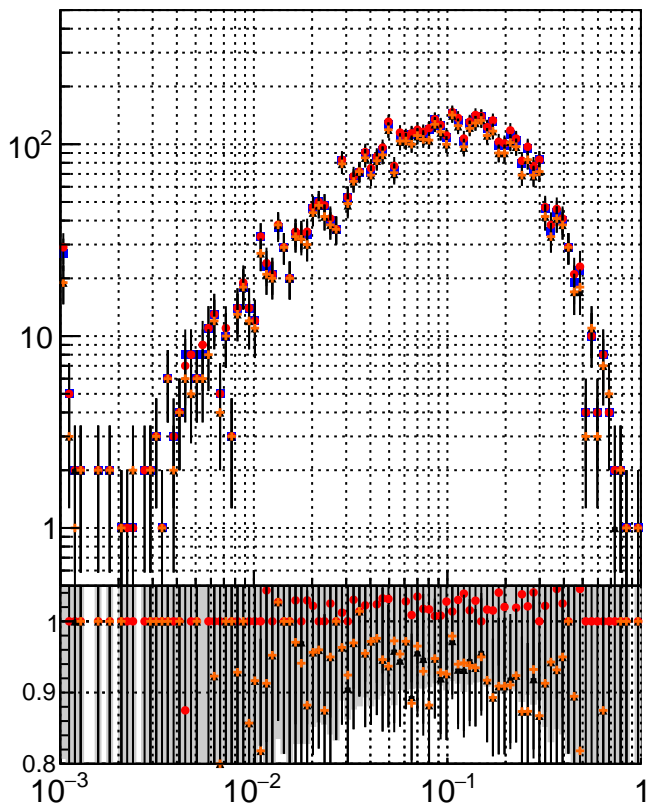

N of simulated tracks vs dR

N of associated tracks (simToReco) vs dR

N of simulated trac

- trackinglters01-03fac7e
- oob
- ▲ trackingLST-lters01-03fac7e
- ◆ trackingLST-lters01-T5-2P-33e94a6