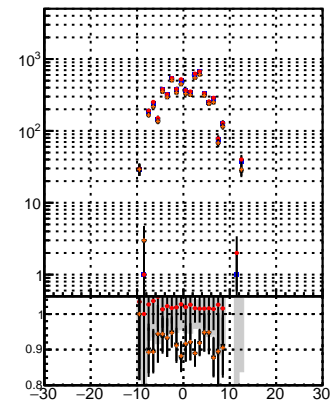

N of reco track vs dxy

N of associated (recoToSim) tracks vs dxy

N of associated (recoToSim) looper tracks vs dxy

N of reco track vs dz

N of associated (recoToSim) tracks vs dz

N of associated (recoToSim) looper tracks vs dz