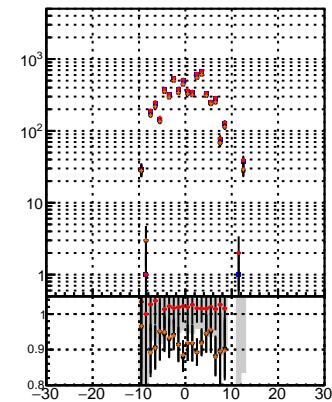

N of reco track vs dxy

N of associated (recoToSim) tracks vs dxy

N of associated (recoToSim) looper tracks vs dxy

N of reco track vs dz

N of associated (recoToSim) tracks vs dz

N of associated (recoToSim) looper tracks vs dz