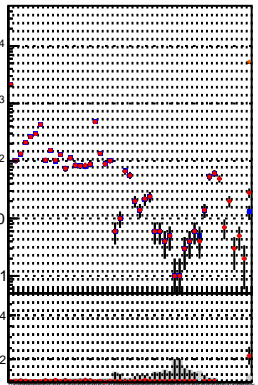

N of reco track vs. χ^2

● trackingHera01-03fac7e
● trackingLST-Hera01-03fac7e
● trackingLST-Hera01-15-2P-33e94a6