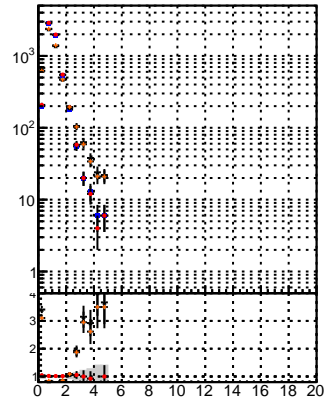

N of reco track vs. χ^2

● trackingHera01-03fac7e
● trackingLST-Hera01-03fac7e
● trackingLST-Hera01-15-2P-33e94a6

N of reco track vs normalized χ^2