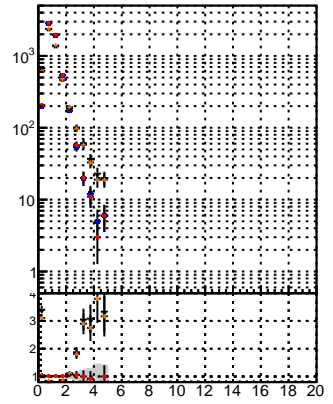

N of associated (recoToSim) tracks vs normalized χ^2

N of reco track vs. χ^2

● trackingHera01-03fac7e
● trackingLST-Hera01-03fac7e
● trackingLST-Hera01-15-2P-33e94a6