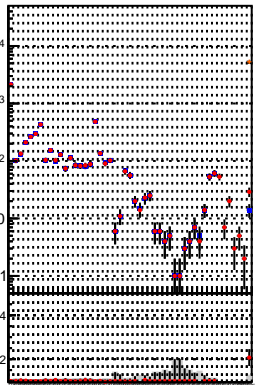

N of reco track vs. χ^2

● trackingHera01-03fac7e
● trackingLST-Hera01-03fac7e
● trackingLST-Hera01-15-2P-33e94a6