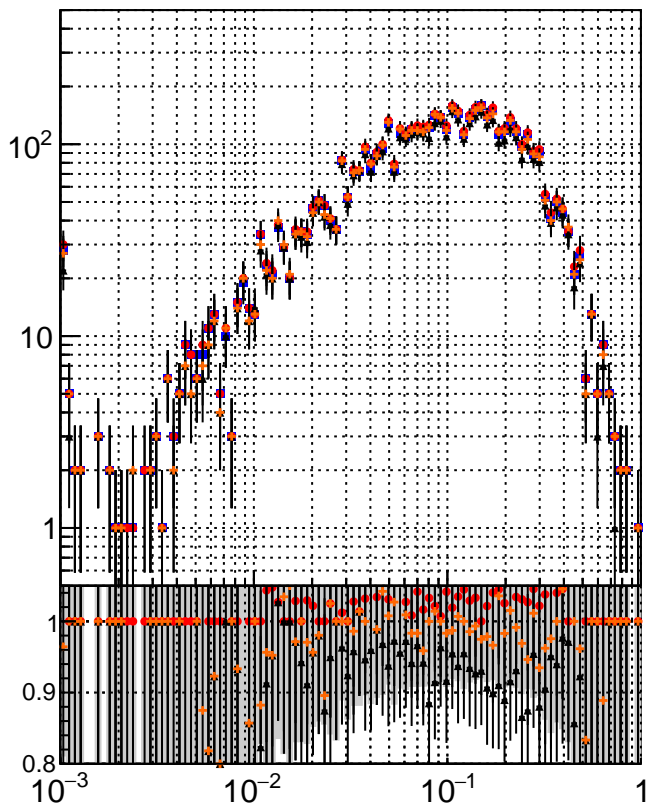

N of simulated tracks vs dR

N of associated tracks (simToReco) vs dR

N of simulated trac

- trackinglters01-03fac7e
- oob
- trackingLST-lters01-03fac7e
- trackingLST-lters01-T5-2P-33e94a6