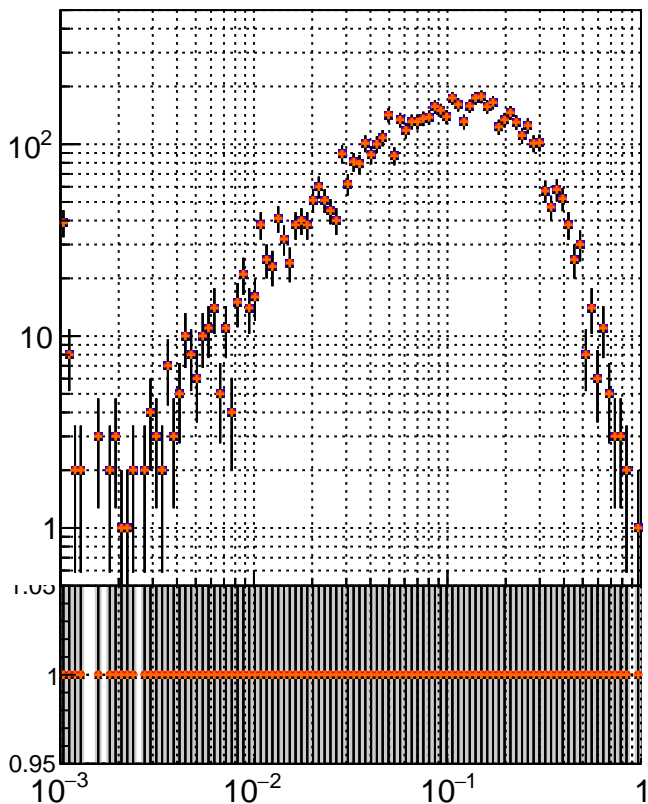

N of simulated tracks vs dR

N of associated tracks (simToReco) vs dR

N of simulated trac

- trackinglters01-03fac7e
- oob
- trackingLST-lters01-03fac7e
- trackingLST-lters01-T5-2P-33e94a6