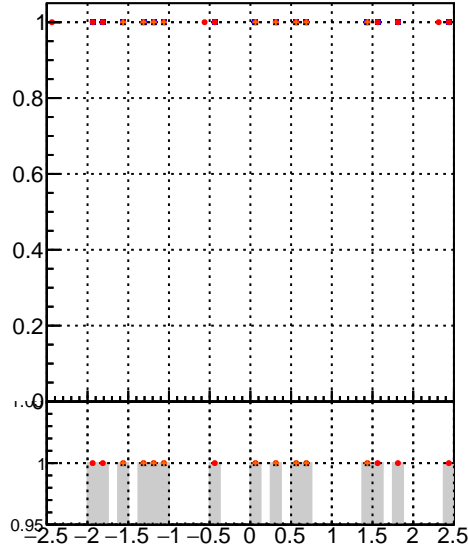

Δ efficiency vs p_T  Δ fake rate vs p_T 

■ trackingIters01-03fac7e
■ oob
■ trackingLST-Iters01-03fac7e
■ trackingLST-Iters01-T5-2P-33e94a6

 Δ efficiency Δ efficiency vs R (radial) Δ fake rate vs R (radial)