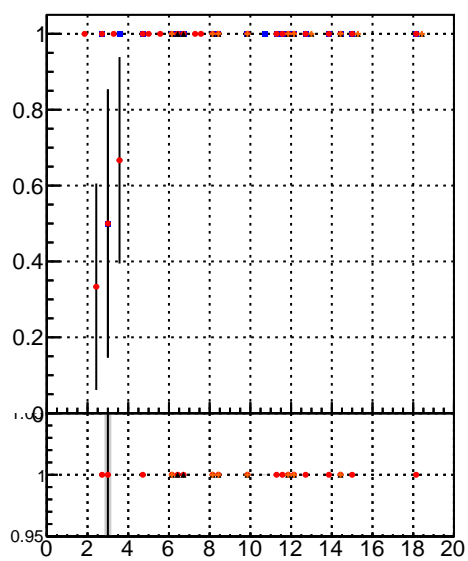

Δ efficiency vs p_T  Δ fake rate vs p_T 

■ trackingIters01-03fac7e
■ oob
■ trackingLST-Iters01-03fac7e
■ trackingLST-Iters01-T5-2P-33e94a6

 Δ efficiency Δ efficiency vs R (radial) Δ fake rate vs R (radial)