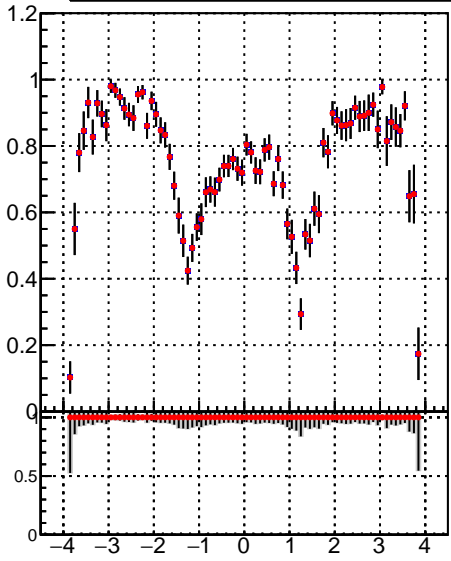

**Efficiency vs  $p_T$** **fake+duplicates vs  $p_T$** 

Legend for middle row plots:

- trackingItrs01-03fac7e (blue line with circles)
- oob (red diamonds)
- trackingLST-Itrs01-03fac7e (black line with triangles)
- trackingLST-Itrs01-T5-2P-33e94a6 (orange line with squares)

**Efficiency vs  $\phi$** **fake+duplicates vs  $\phi$** 