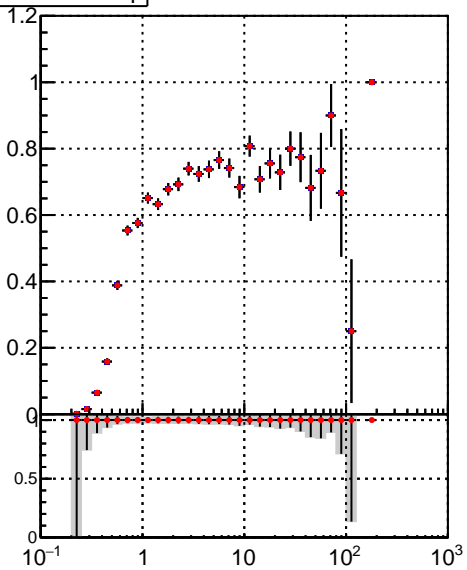

**Efficiency vs  $p_T$** **fake+duplicates vs  $p_T$** 

Legend for middle row plots:

- trackingItrs01-03fac7e (blue line with circles)
- oob (red diamonds)
- trackingLST-Itrs01-03fac7e (black line with triangles)
- trackingLST-Itrs01-T5-2P-33e94a6 (orange line with squares)

**Efficiency vs  $\phi$** **fake+duplicates vs  $\phi$** 