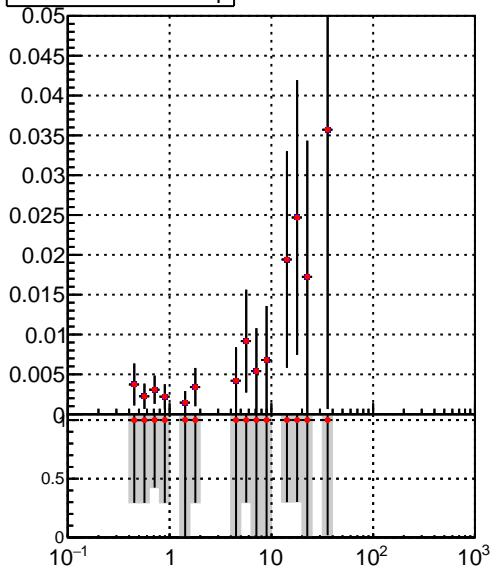

**Efficiency vs  $p_T$** **fake+duplicates vs  $p_T$** 

Legend for middle row plots:

- trackingItrs01-03fac7e (blue line with circles)
- oob (red diamonds)
- trackingLST-Itrs01-03fac7e (black line with triangles)
- trackingLST-Itrs01-T5-2P-33e94a6 (orange line with squares)

**Efficiency vs  $\phi$** **fake+duplicates vs  $\phi$** 