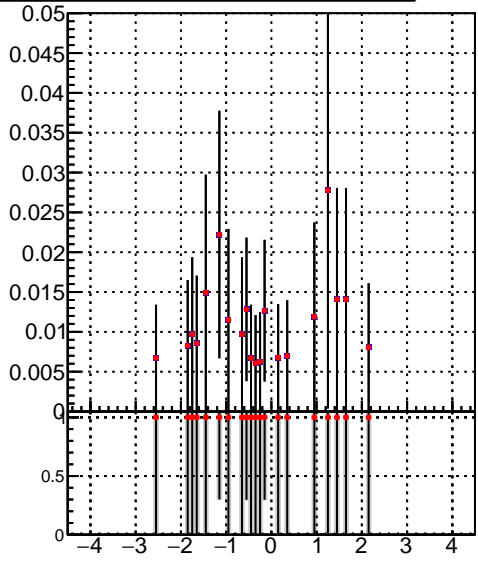

**Efficiency vs  $p_T$** **fake+duplicates vs  $p_T$** 

Legend for middle row plots:

- trackingItrs01-03fac7e (blue line with circles)
- oob (red diamonds)
- trackingLST-Itrs01-03fac7e (black line with triangles)
- trackingLST-Itrs01-T5-2P-33e94a6 (orange line with squares)

**Efficiency vs  $\phi$** **fake+duplicates vs  $\phi$** 