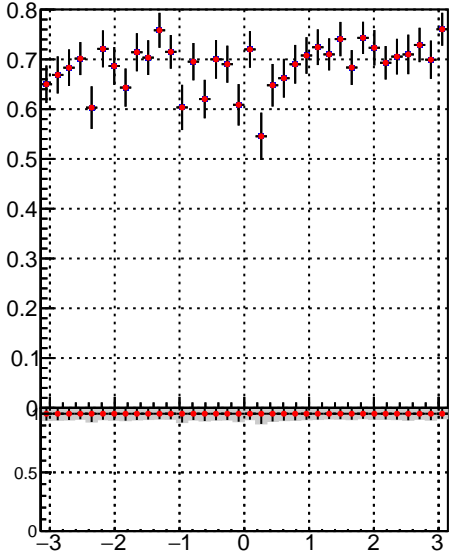

Efficiency vs ϕ