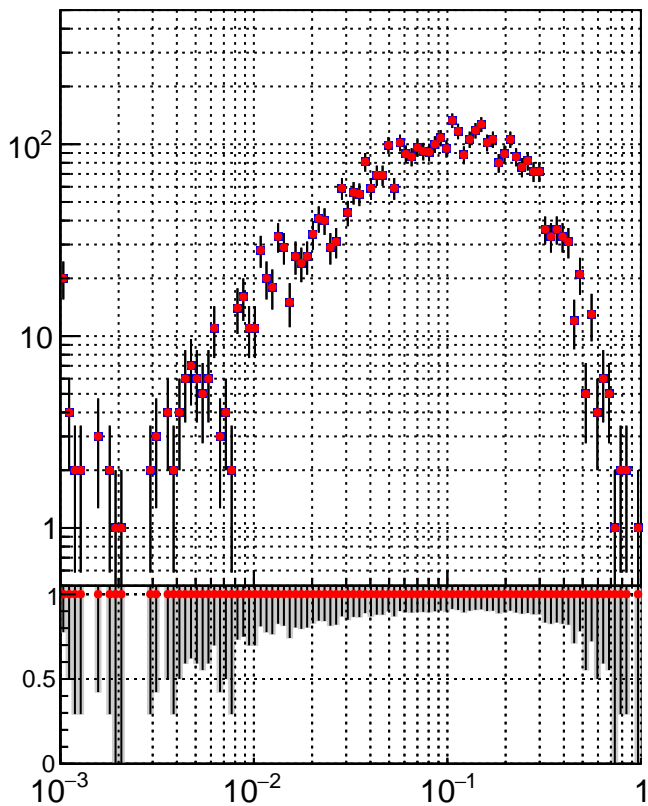

N of simulated tracks vs dR

N of associated tracks (simToReco) vs dR

N of simulated trac

- trackinglters01-03fac7e
- oob
- trackingLST-lters01-03fac7e
- trackingLST-lters01-T5-2P-33e94a6