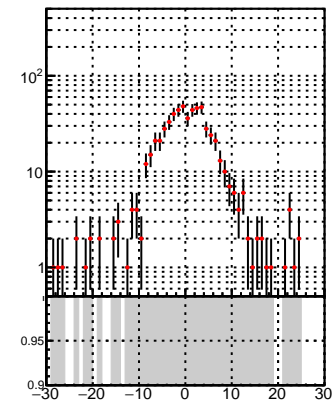

N of reco track vs dx

N of associated (recoToSim) tracks vs dx

N of associated (recoToSim) looper tracks vs dx

N of reco track vs dz

N of associated (recoToSim) tracks vs dz

N of associated (recoToSim) looper tracks vs dz