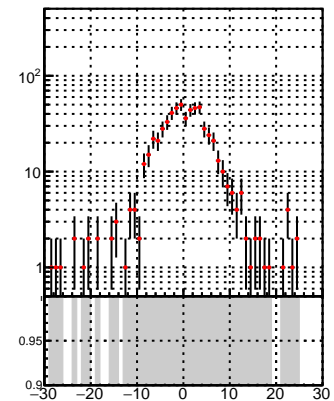

N of reco track vs dx

N of associated (recoToSim) tracks vs dx

N of associated (recoToSim) looper tracks vs dx

N of reco track vs dz

N of associated (recoToSim) tracks vs dz

N of associated (recoToSim) looper tracks vs dz