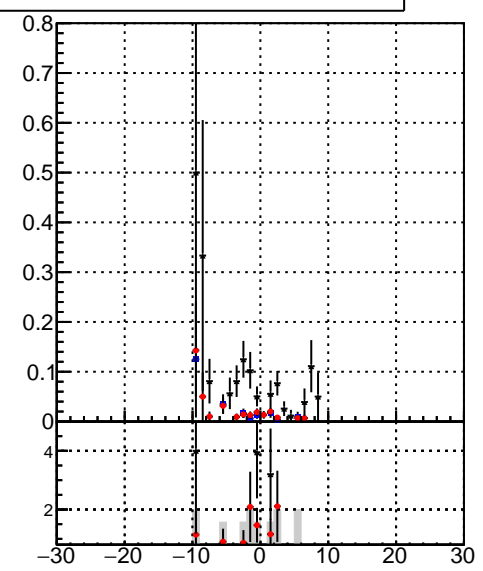

Efficiency vs vertpos**fake+duplicates vs vert r**

Legend for Efficiency vs vertpos and fake+duplicates vs Sim. PV z:

- trackinglters01-03fac7e (blue diamond)
- oob (red circle)
- trackingLST-lters01-03fac7e (black cross)

Efficiency vs sim PV z**fake+duplicates vs Sim. PV z****Efficiency vs. sim PV z****fake+duplicates vs Sim. PV z**