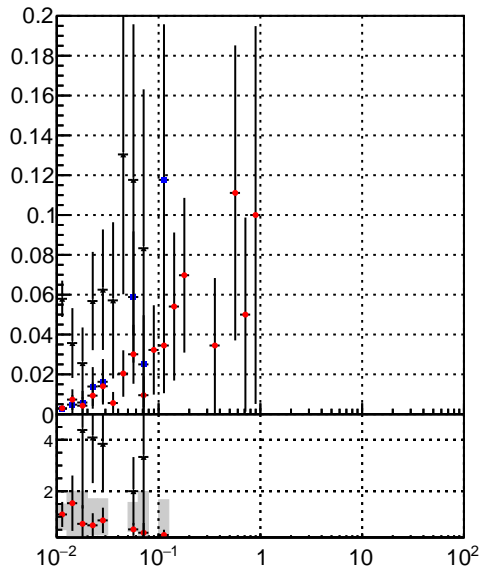

Efficiency vs vertpos**fake+duplicates vs vert r**

Legend for Efficiency vs vertpos and fake+duplicates vs Sim. PV z:

- trackinglters01-03fac7e (blue diamond)
- oob (red circle)
- trackingLST-lters01-03fac7e (black cross)

Efficiency vs sim PV z**fake+duplicates vs Sim. PV z****Efficiency vs. sim PV z****fake+duplicates vs Sim. PV z**