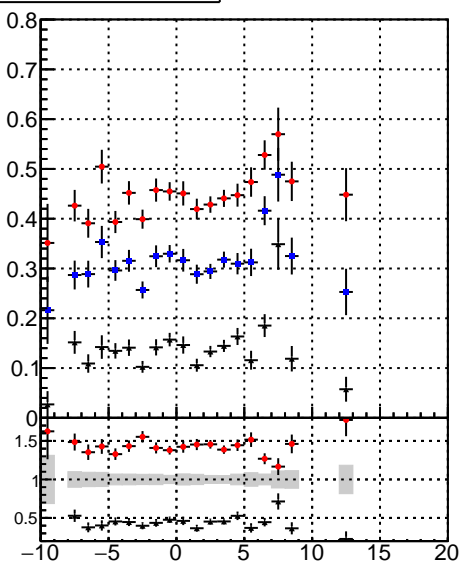

Efficiency vs vertpos**fake+duplicates vs vert r**

Legend for Efficiency vs vertpos and fake+duplicates vs Sim. PV z:

- trackinglters01-03fac7e (blue diamond)
- oob (red circle)
- trackingLST-lters01-03fac7e (black cross)

Efficiency vs sim PV z**fake+duplicates vs Sim. PV z****Efficiency vs. sim PV z****fake+duplicates vs Sim. PV z**