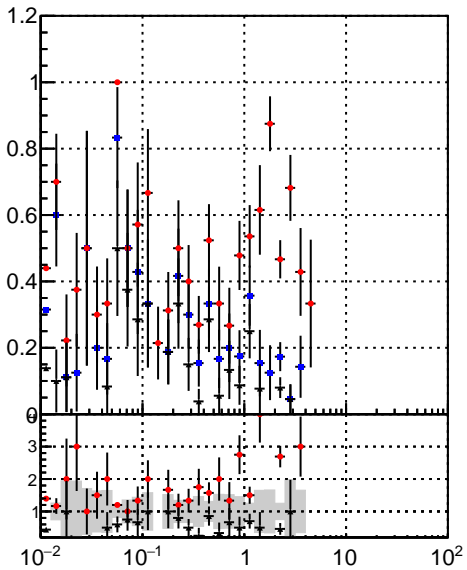

Efficiency vs vertpos**fake+duplicates vs vert r**

Legend for Efficiency vs vertpos and fake+duplicates vs Sim. PV z:

- trackinglters01-03fac7e (blue diamond)
- oob (red circle)
- trackingLST-lters01-03fac7e (black cross)

Efficiency vs sim PV z**fake+duplicates vs Sim. PV z****Efficiency vs. sim PV z****fake+duplicates vs Sim. PV z**