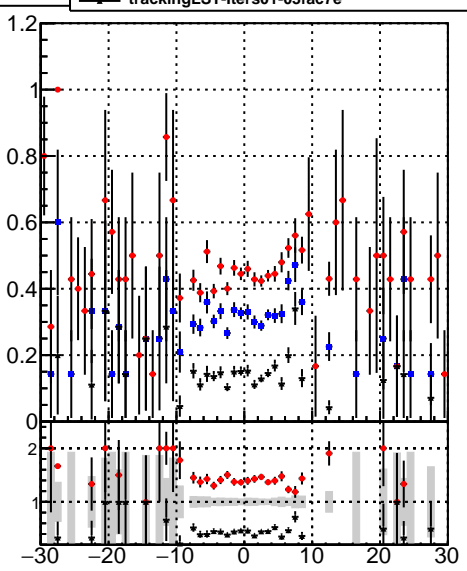

Efficiency vs vertpos**fake+duplicates vs vert r**

Legend for Efficiency vs vertpos and fake+duplicates vs Sim. PV z:

- trackinglters01-03fac7e (blue diamond)
- oob (red circle)
- trackingLST-lters01-03fac7e (black cross)

Efficiency vs sim PV z**fake+duplicates vs Sim. PV z****Efficiency vs. sim PV z****fake+duplicates vs Sim. PV z**