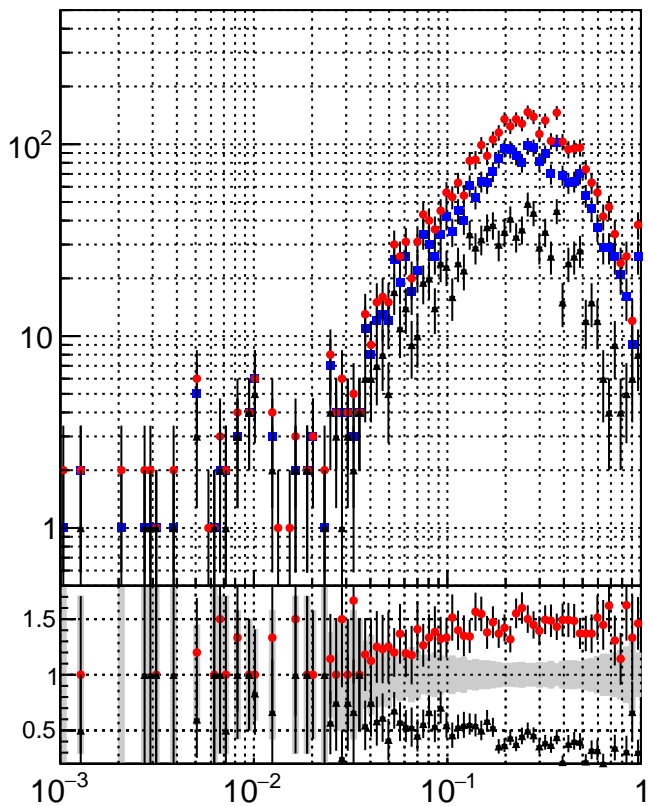

N of simulated tracks vs dR

N of associated tracks (simToReco) vs dR

N of simulated trac

- trackinglters01-03fac7e
- oob
- ▲ trackingLST-lters01-03fac7e