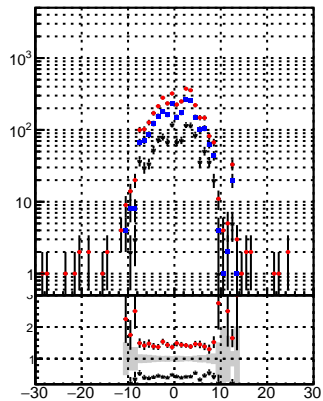

N of reco track vs dxy

N of associated (recoToSim) tracks vs dxy

N of associated (recoToSim) looper tracks vs dxy

N of reco track vs dz

N of associated (recoToSim) tracks vs dz

N of associated (recoToSim) looper tracks vs dz