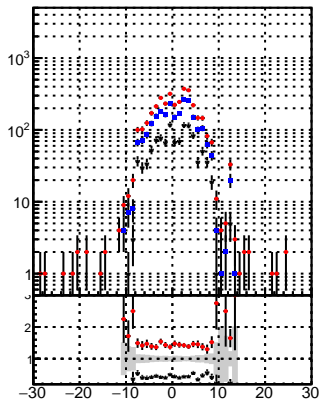

N of reco track vs dxy

N of associated (recoToSim) tracks vs dxy

N of associated (recoToSim) looper tracks vs dxy

N of reco track vs dz

N of associated (recoToSim) tracks vs dz

N of associated (recoToSim) looper tracks vs dz