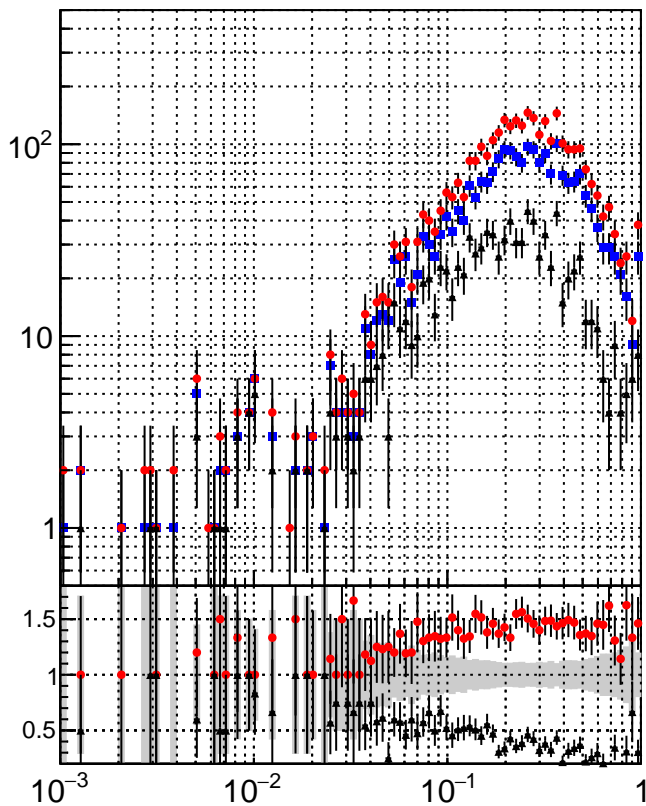

N of simulated tracks vs dR

N of associated tracks (simToReco) vs dR

N of simulated trac

- trackinglters01-03fac7e
- oob
- ▲ trackingLST-lters01-03fac7e