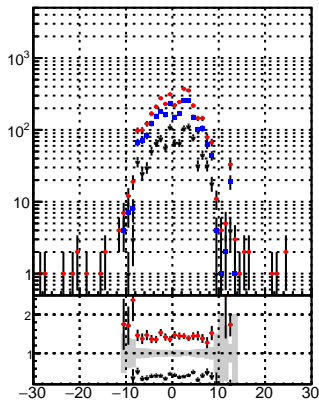

N of reco track vs dxy

N of associated (recoToSim) tracks vs dxy

N of associated (recoToSim) looper tracks vs dxy

N of reco track vs dz

N of associated (recoToSim) tracks vs dz

N of associated (recoToSim) looper tracks vs dz