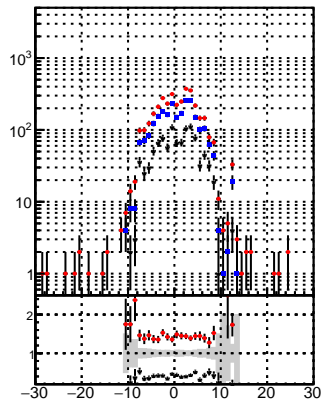

N of reco track vs dxy

N of associated (recoToSim) tracks vs dxy

N of associated (recoToSim) looper tracks vs dxy

N of reco track vs dz

N of associated (recoToSim) tracks vs dz

N of associated (recoToSim) looper tracks vs dz