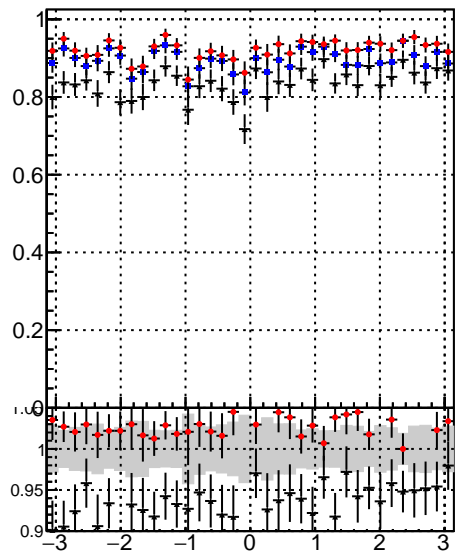

Efficiency vs p_T

fake+duplicates vs p_T

■ trackinglters01-03fac7e
■ oob
■ trackingLST-lters01-03fac7e

Efficiency vs ϕ

fake+duplicates vs ϕ