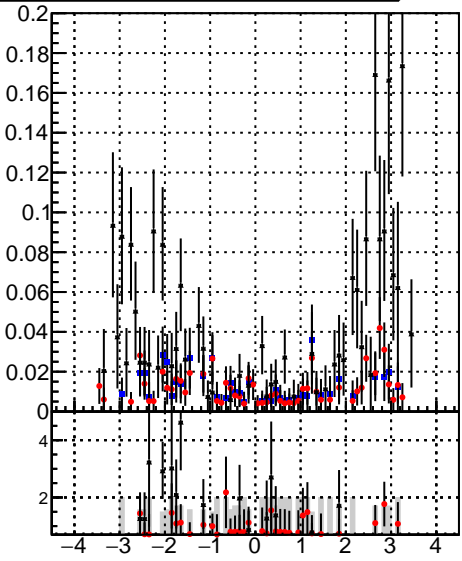

Efficiency vs p_T

fake+duplicates vs p_T

■ trackinglters01-03fac7e
■ oob
■ trackingLST-lters01-03fac7e

Efficiency vs ϕ

fake+duplicates vs ϕ