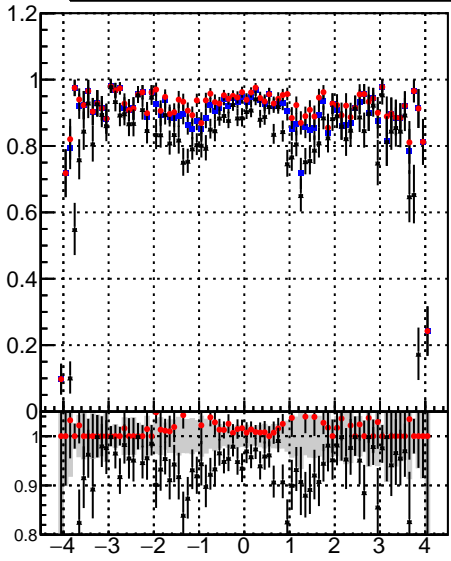

Efficiency vs p_T

fake+duplicates vs p_T

■ trackinglters01-03fac7e
■ oob
■ trackingLST-lters01-03fac7e

Efficiency vs ϕ

fake+duplicates vs ϕ