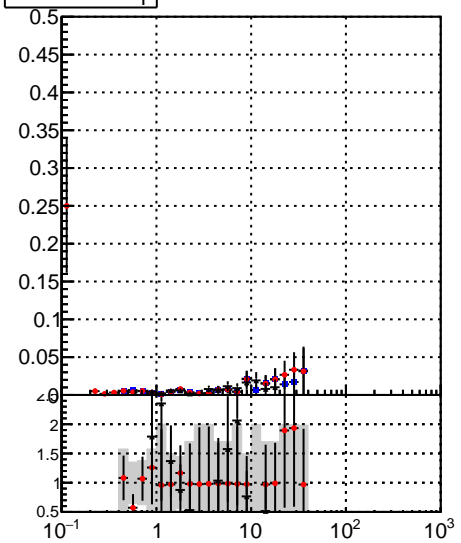

Fake rate vs p_T **Duplicates Rate vs p_T** **Pileup rate vs p_T** 

■ trackingIters01-03fac7e
● oob
▲ trackingLST-Iters01-03fac7e

**Fake rate vs ϕ** **Duplicates Rate vs ϕ** **Pileup rate vs ϕ** 