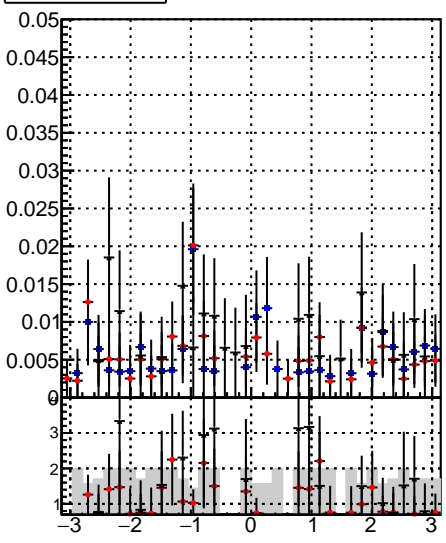

Fake rate vs p_T **Duplicates Rate vs p_T** **Pileup rate vs p_T** 

■ trackingIters01-03fac7e
● oob
▲ trackingLST-Iters01-03fac7e

**Fake rate vs ϕ** **Duplicates Rate vs ϕ** **Pileup rate vs ϕ** 