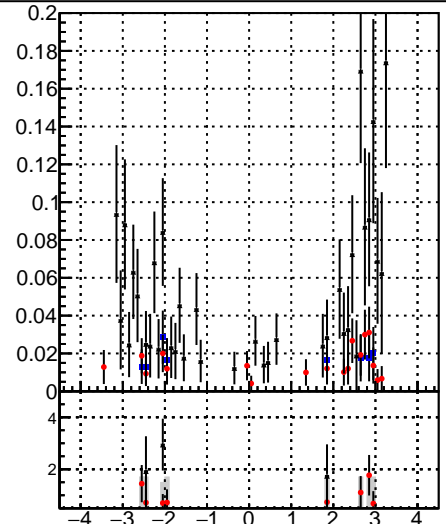

Fake rate vs p_T **Duplicates Rate vs p_T** **Pileup rate vs p_T** 

■ trackingIters01-03fac7e
● oob
▲ trackingLST-Iters01-03fac7e

**Fake rate vs ϕ** **Duplicates Rate vs ϕ** **Pileup rate vs ϕ** 