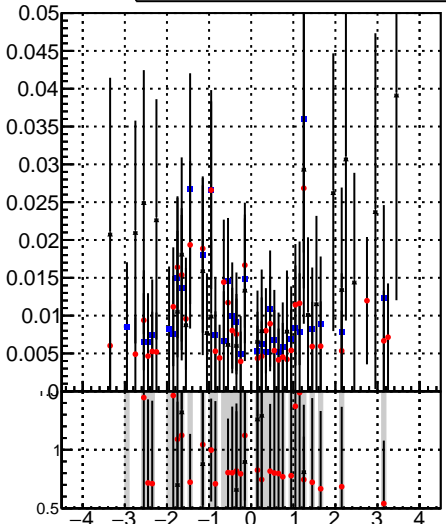

Fake rate vs p_T **Duplicates Rate vs p_T** **Pileup rate vs p_T** 

■ trackingIters01-03fac7e
● oob
▲ trackingLST-Iters01-03fac7e

**Fake rate vs ϕ** **Duplicates Rate vs ϕ** **Pileup rate vs ϕ** 