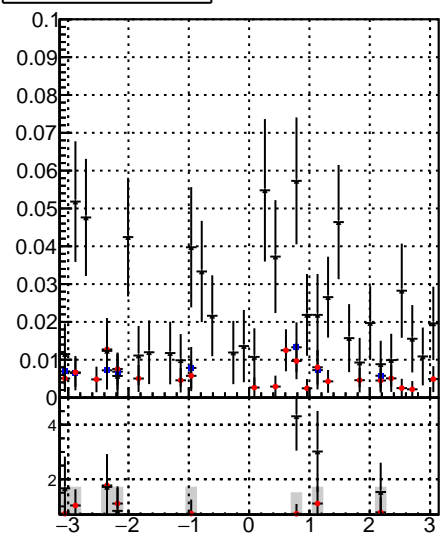

Fake rate vs p_T **Duplicates Rate vs p_T** **Pileup rate vs p_T** 

■ trackingIters01-03fac7e
● oob
▲ trackingLST-Iters01-03fac7e

**Fake rate vs ϕ** **Duplicates Rate vs ϕ** **Pileup rate vs ϕ** 