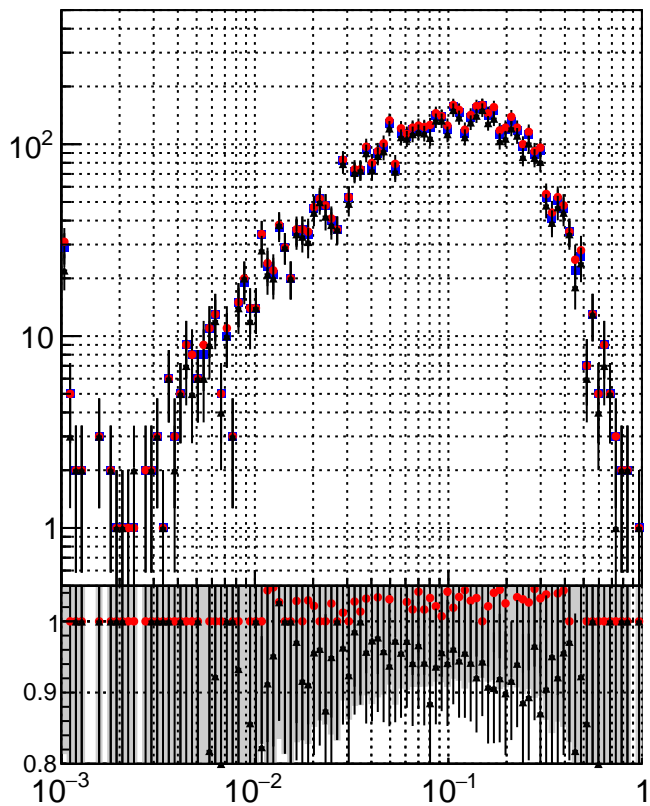

N of simulated tracks vs dR

N of associated tracks (simToReco) vs dR

N of simulated trac

- trackinglters01-03fac7e
- oob
- ▲ trackingLST-lters01-03fac7e