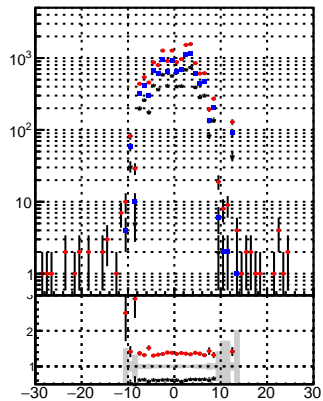

N of reco track vs dxy

N of associated (recoToSim) tracks vs dxy

N of associated (recoToSim) looper tracks vs dxy

N of reco track vs dz

N of associated (recoToSim) tracks vs dz

N of associated (recoToSim) looper tracks vs dz