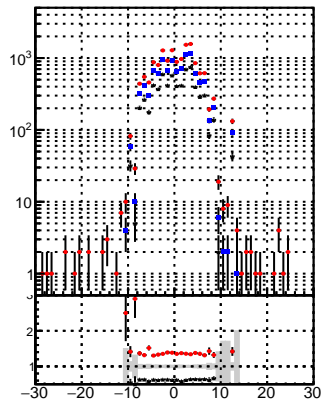

N of reco track vs dxy

N of associated (recoToSim) tracks vs dxy

N of associated (recoToSim) looper tracks vs dxy

N of reco track vs dz

N of associated (recoToSim) tracks vs dz

N of associated (recoToSim) looper tracks vs dz